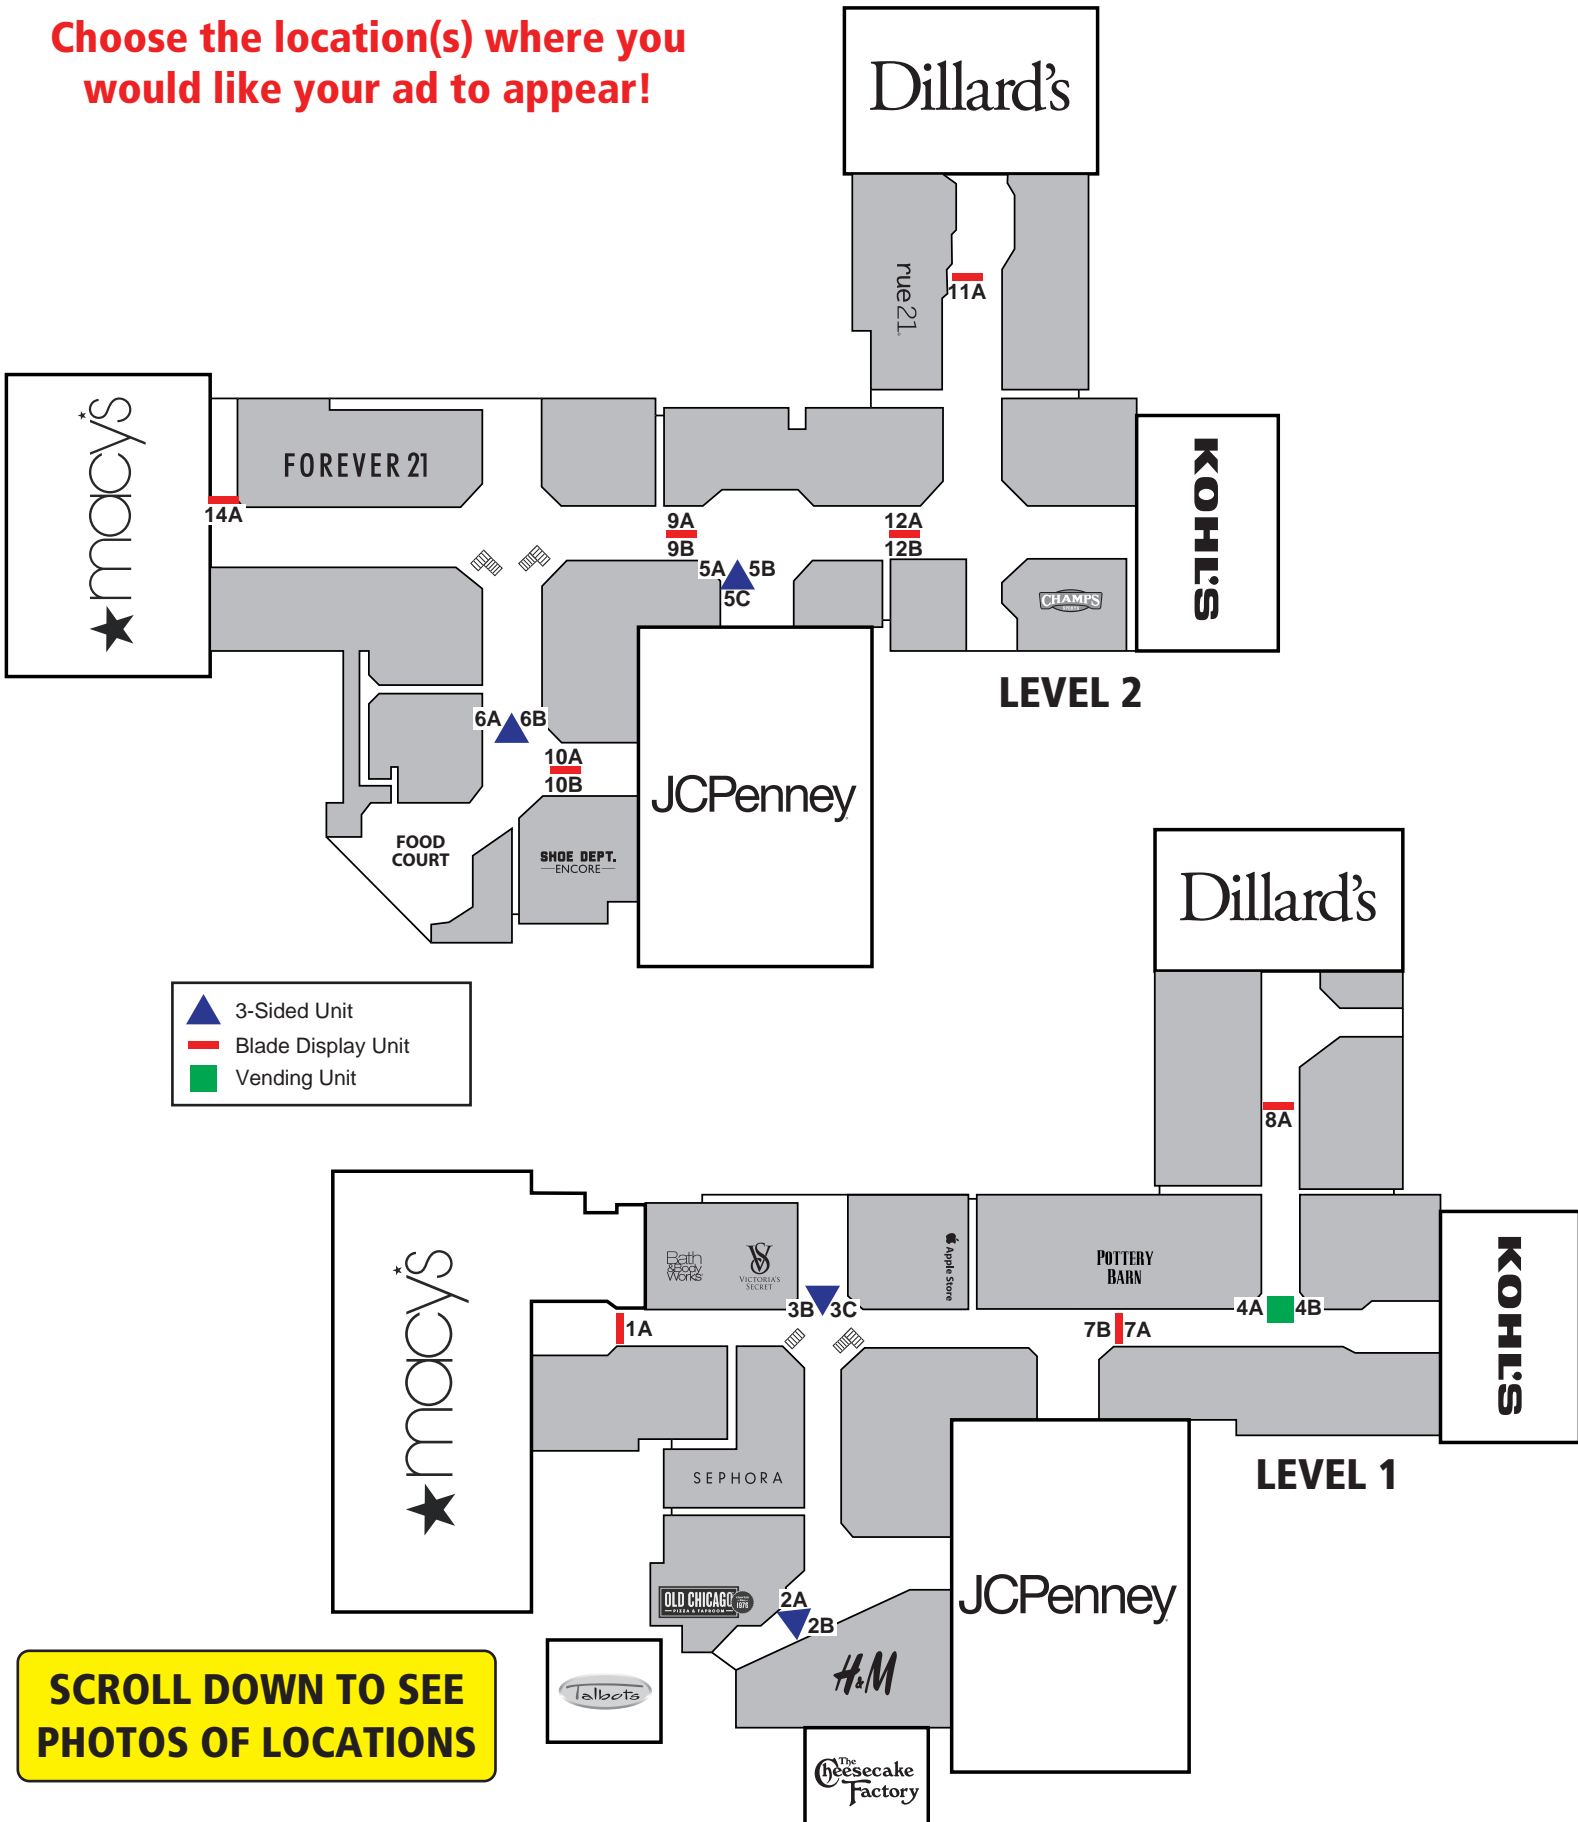

Choose the location(s) where you would like your ad to appear!

SCROLL DOWN TO SEE PHOTOS OF LOCATIONS